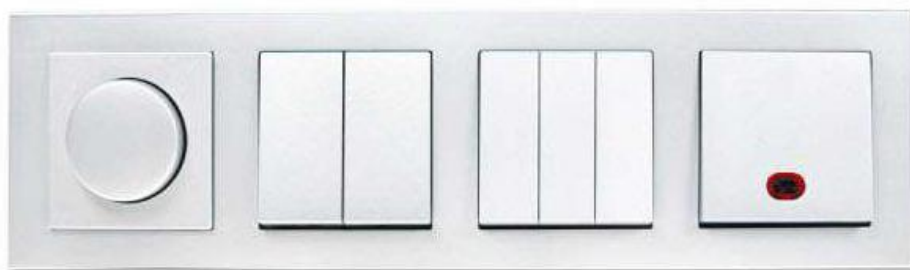

# PLANO SERIES

FOUR GANG COMBINATION

## Four Gang Combination Face Plate

Article. E104 (Outlet Not include)

Available in 3 different colors

WHITE

SILVER ALUMINUM

HARVEST GOLD